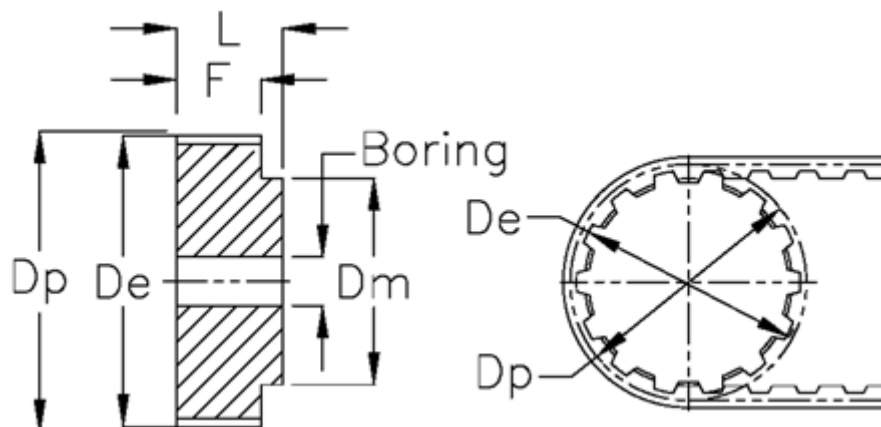

Data Sheet

Article number: 60415121048

Description: Timing Belt Pulley 21 T5 48/0

Measures

Belt width	= - 10 mm	Type = T5
De	= 75.55	Weight = 0.307
Dm	= 50	
Dp	= 76.55	
F	= 15	
L	= 21	
Pre-drilled	= 8	
Tooth number	= 48	